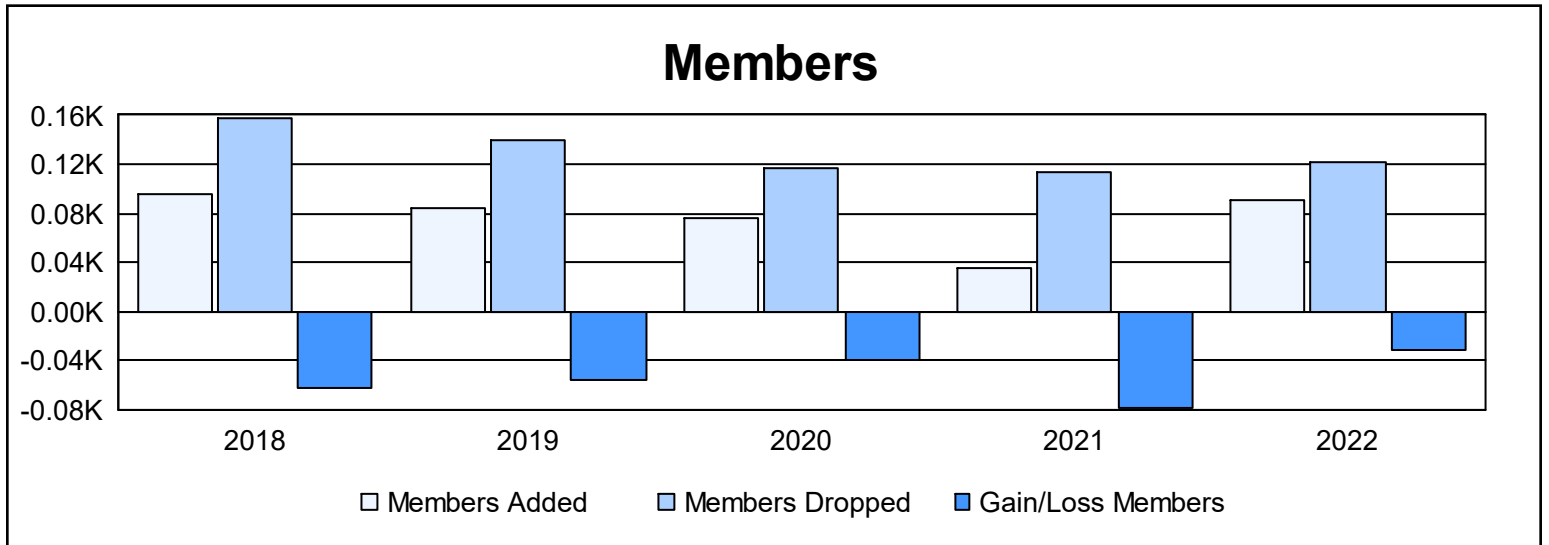

Year	New Clubs	Dropped Clubs	Gain/ Loss Clubs	New Members	Charter Members	Reinstate Members	Transfer Members	Total Member Added	Total Members Dropped	Gain/ Loss Members
2017-2018	0	2	-2	88	0	6	1	95	157	-62
2018-2019	0	2	-2	74	1	7	2	84	140	-56
2019-2020	0	0	0	72	1	2	1	76	116	-40
2020-2021	0	1	-1	31	0	2	2	35	114	-79
2021-2022	0	1	-1	75	0	7	8	90	121	-31
<b>Average</b>	<b>0</b>	<b>1</b>	<b>-1</b>	<b>68</b>	<b>0</b>	<b>5</b>	<b>3</b>	<b>76</b>	<b>130</b>	<b>-54</b>

### Membership Composition June 2022 Cumulative