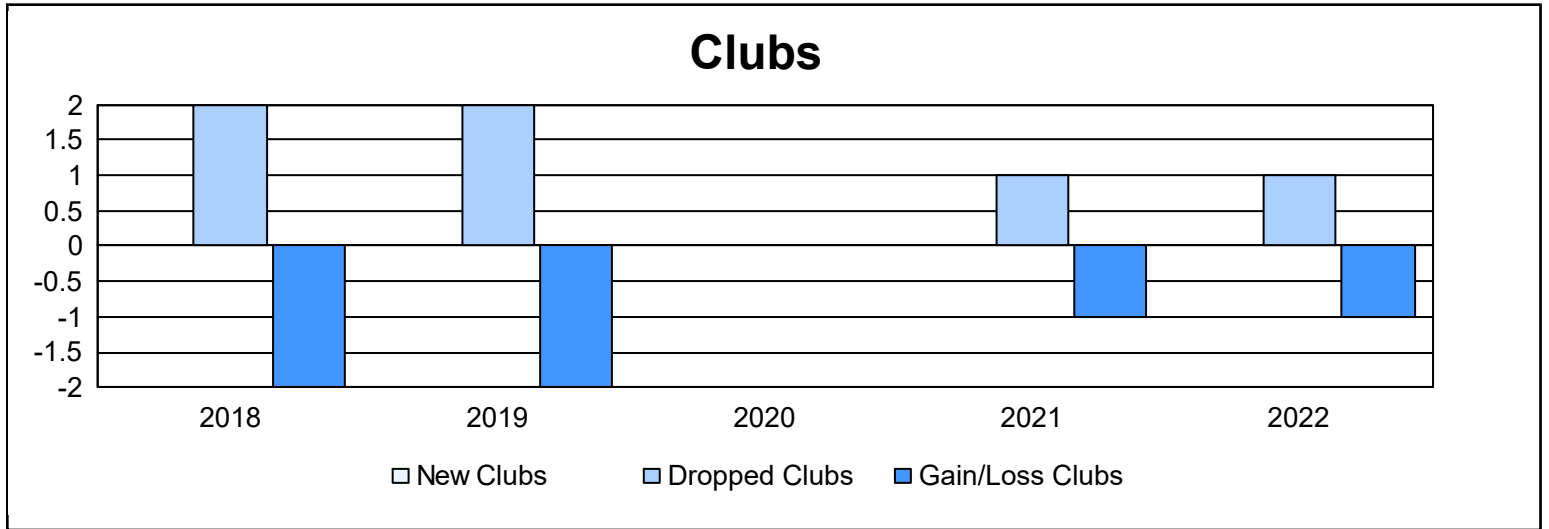

Year	New Clubs	Dropped Clubs	Gain/ Loss Clubs	New Members	Charter Members	Reinstate Members	Transfer Members	Total Member Added	Total Members Dropped	Gain/ Loss Members
2017-2018	0	2	-2	88	0	6	1	95	157	-62
2018-2019	0	2	-2	74	1	7	2	84	140	-56
2019-2020	0	0	0	72	1	2	1	76	116	-40
2020-2021	0	1	-1	31	0	2	2	35	114	-79
2021-2022	0	1	-1	75	0	7	8	90	121	-31
<b>Average</b>	<b>0</b>	<b>1</b>	<b>-1</b>	<b>68</b>	<b>0</b>	<b>5</b>	<b>3</b>	<b>76</b>	<b>130</b>	<b>-54</b>

### Membership Composition June 2022 Cumulative